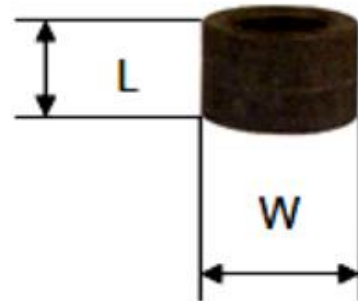

BLACK STEEL PAPS AND PROFILE BRANCHES

BLACK STEEL PAPS

- FSB-HSB-(size mm)
- Size Range: 10mm-20mm

DIMENSIONS

LENGTH (mm)			
Code	Size	W	L
FSB-HSP-10	10mm	28mm	11mm
FSB-HSP-15	15mm	28mm	11mm
FSP-HSP-20	20mm	36mm	21mm

BLACK STEEL PROFILE BRANCHES OR WELDED OUTLETS

- FSB-PB(size pipe)-(size branch)
- Size Range: 100mm – 200mm

PROFILE BRANCH Grooved or Plain End				
Code (Grooved)	Branch Size	Pipe Size	H	L
FSB-PB-100-80	80mm	100mm	69mm	88mm
FSB-PB-100-100	100mm	100mm	68mm	111mm
FSB-PB-150-80	80mm	100mm	82mm	95mm
FSB-PB-150-150	150mm	150mm	82mm	148mm
FSB-PB-200-100	100mm	200mm	61mm	76mm